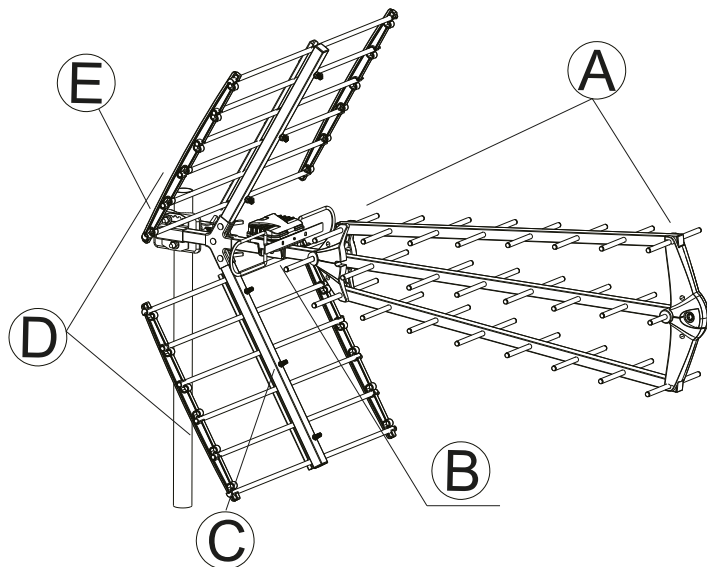

Package consist of
Ensemble composé de
Lieferumfang
Pakken består af

LTE is a trademark of ETSI Product of TRIAX Group

Content

User guide
Guide d'utilisation
Bedienungsanleitung
Samlevejledning

DIGI 343 LTE 700 Antenna